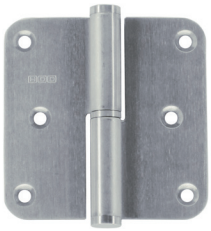

PAUMELLES/SCHARNIEREN

80 x 80

NL

FR

Normal / Normaal

Inox / Inox